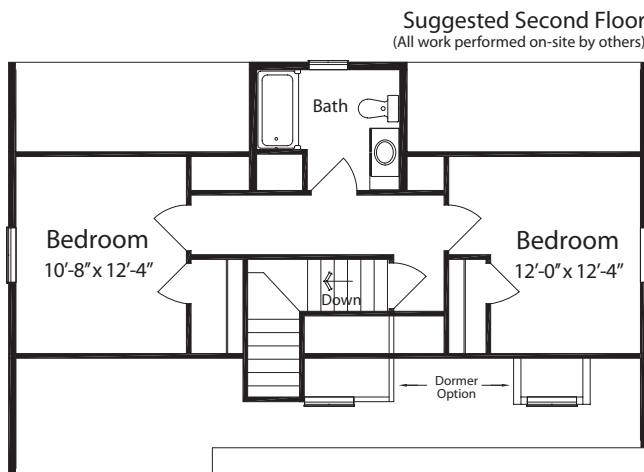

# Classic Collection

Renderings depict optional features.

Style

## Cape Cod

Total Square Feet

**1,524**

(987 first floor, 537 second floor)

Bedrooms

**4** (with suggested second floor)

Baths

**2** (with suggested second floor)

Footprint

**40' x 26'**

SOAC 2640 2 1 (B) STD

The Senna is a compact cape that looks great in the city or in a country setting. You'll enjoy relaxing on the optional porch after a day at the office or in the garden. The Senna offers a lot of home in a space saving floor plan.