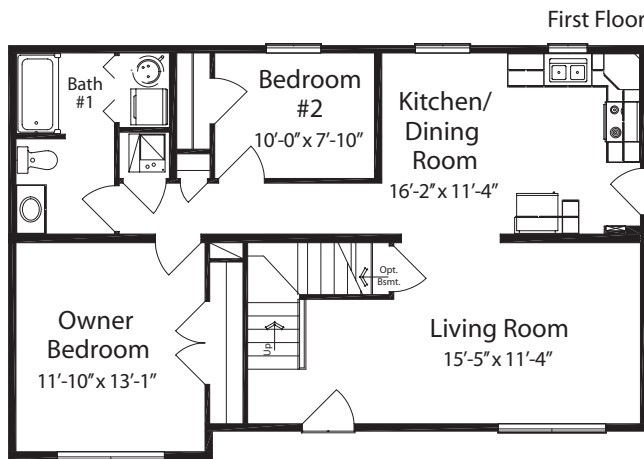

# Classic Collection

Renderings depict optional features.

Style

## Cape Cod

Total Square Feet

**1,524**

(987 first floor, 537 second floor)

Bedrooms

**4** (with suggested second floor)

Baths

**2** (with suggested second floor)

Footprint

**40' x 26'**

SOAC 2640 2 1 (B) STD

The Senna is a compact cape that looks great in the city or in a country setting. You'll enjoy relaxing on the optional porch after a day at the office or in the garden. The Senna offers a lot of home in a space saving floor plan.